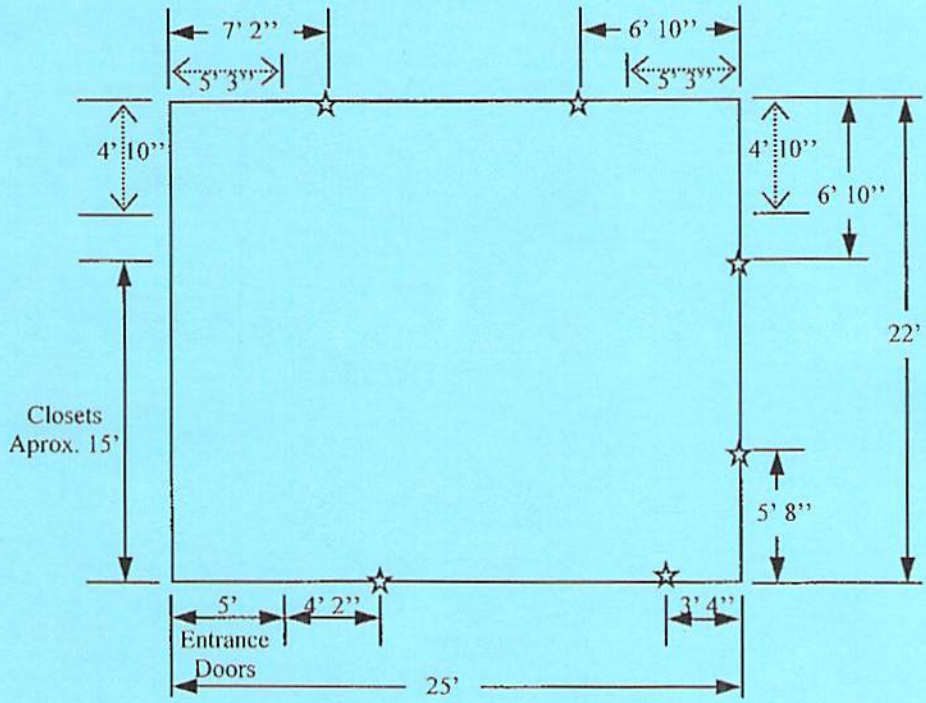

The Meeting Room

KEY

Scale 1"=8'

☆ = Outlet
 <---> = Window

Banquet Table Length

Table and Chair Combo

- 4 6'x 2" tables
- 2 30" square tables
- Podium and microphone upon request